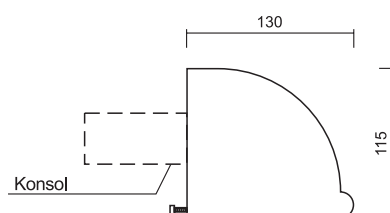

# Frontline LED

Artikelnr.	Benämning	L	W	lm
100-110-0480	Frontline LED 2M 480mm 8W	480	8	480
100-110-0720	Frontline LED 3M 720mm 11W	720	11	720
100-110-0960	Frontline LED 4M 960mm 15W	960	15	960
100-110-1200	Frontline LED 5M 1200mm 18W	1200	18	1200
100-110-1440	Frontline LED 6M 1440mm 22W	1440	22	1440
100-110-1680	Frontline LED 7M 1680mm 26W	1680	26	1680
100-110-1920	Frontline LED 8M 1920mm 29W	1920	29	1920
100-110-2160	Frontline LED 9M 2160mm 33W	2160	33	2160
100-110-2400	Frontline LED 10M 2400mm 36W	2400	36	2400
100-110-2640	Frontline LED 11M 2640mm 40W	2640	40	2640
100-110-2880	Frontline LED 12M 2880mm 44W	2880	44	2880
100-110-3120	Frontline LED 13M 3120mm 47W	3120	47	3120
100-110-3360	Frontline LED 14M 3360mm 51W	3360	51	3360